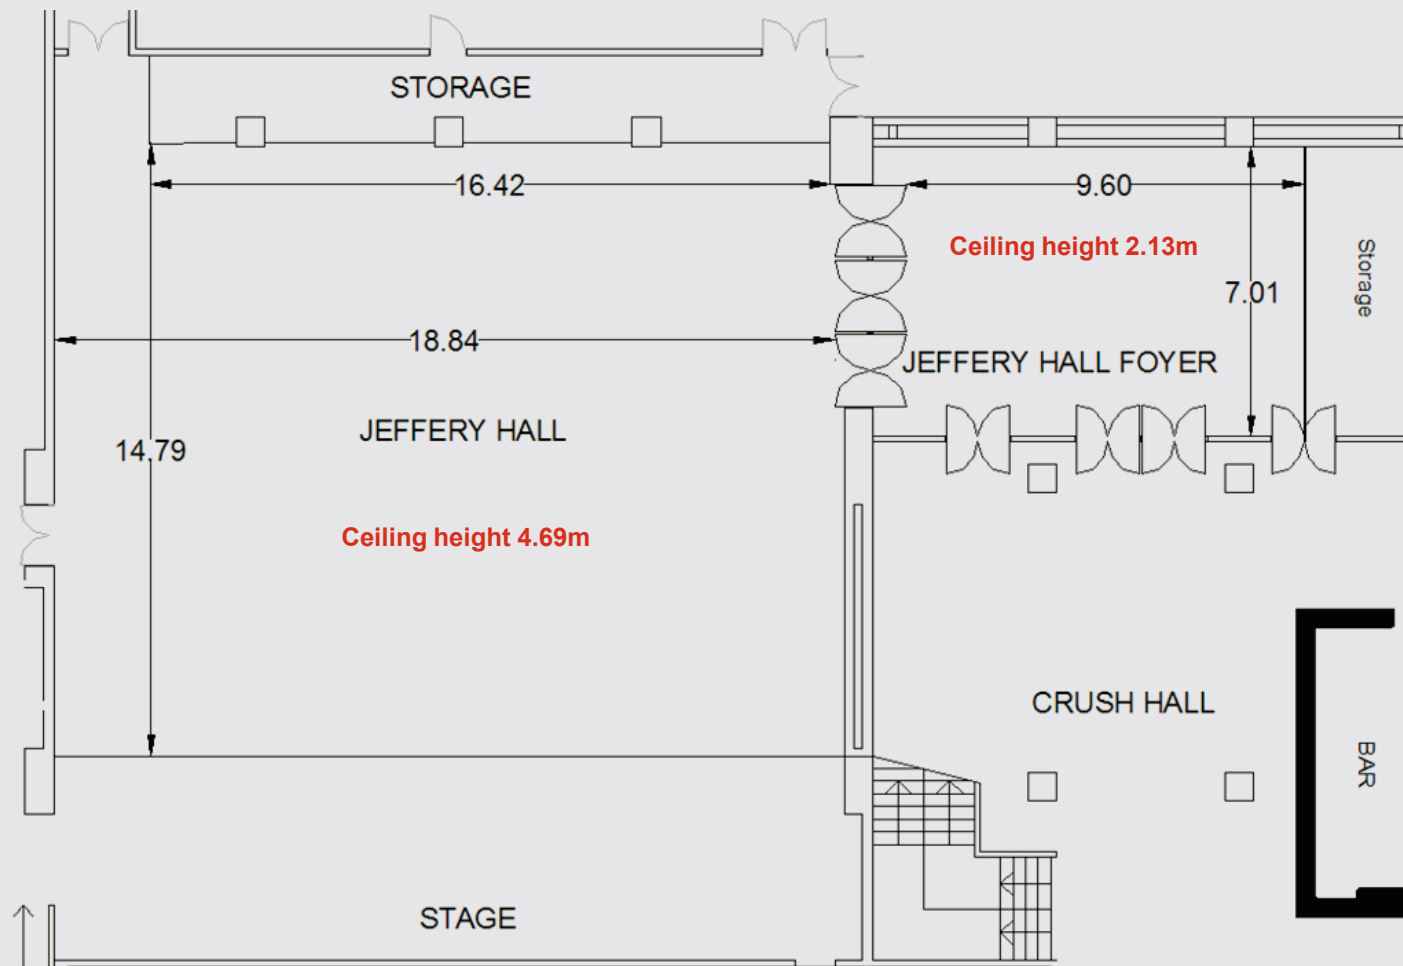

20 BEDFORD WAY

EVENTS /
MEETINGS /
PERFORMANCE /

20 BEDFORD WAY

EVENTS /
MEETINGS /
PERFORMANCE /

The Crush Hall ceiling height varies : please enquire for details