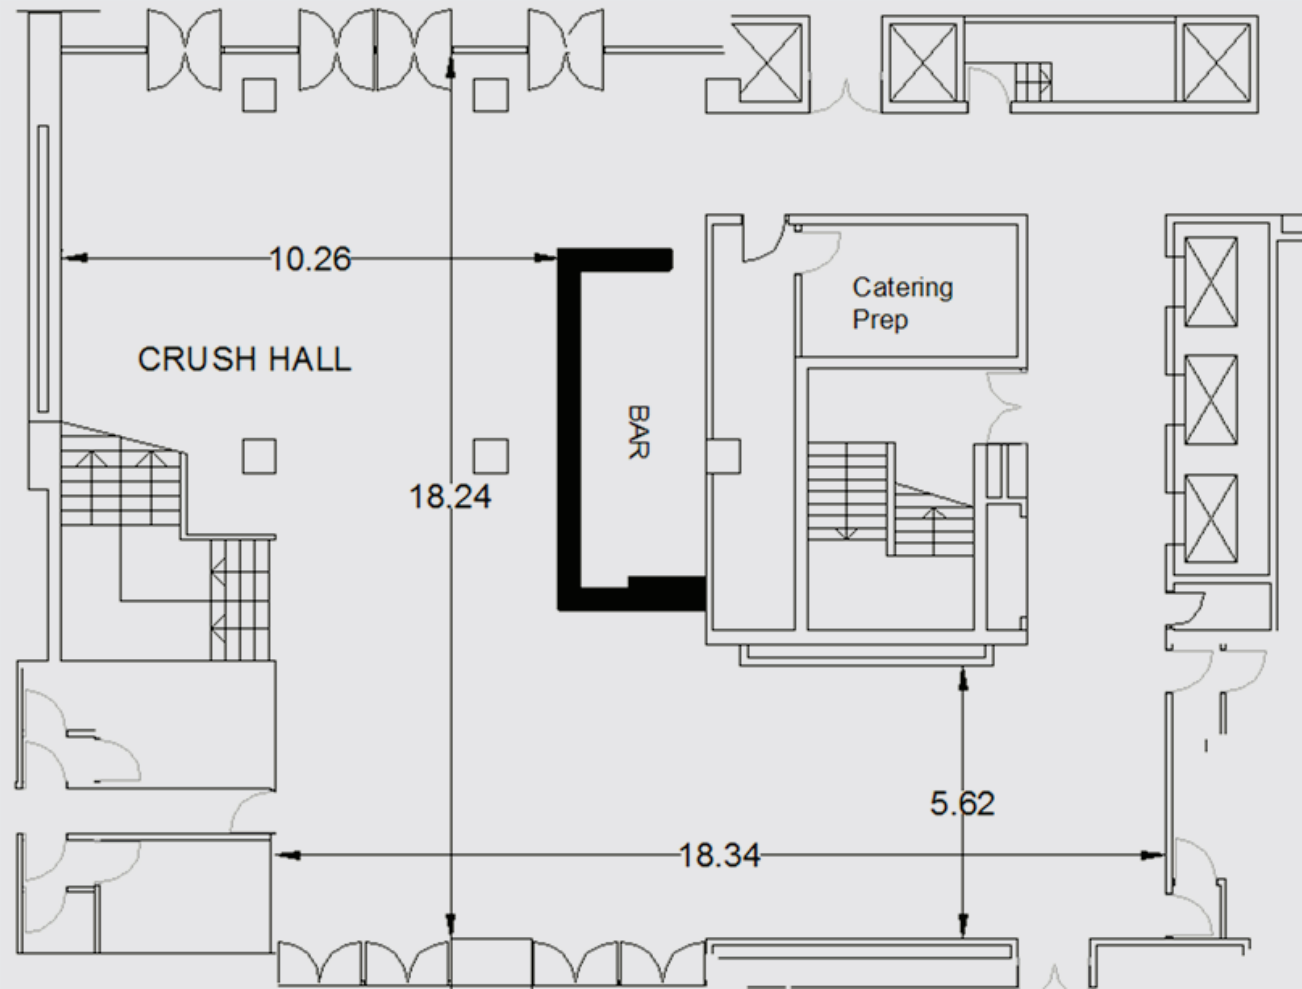

20 BEDFORD WAY

EVENTS /
MEETINGS /
PERFORMANCE /

20 BEDFORD WAY

EVENTS /
MEETINGS /
PERFORMANCE /

The Crush Hall ceiling height varies : please enquire for details