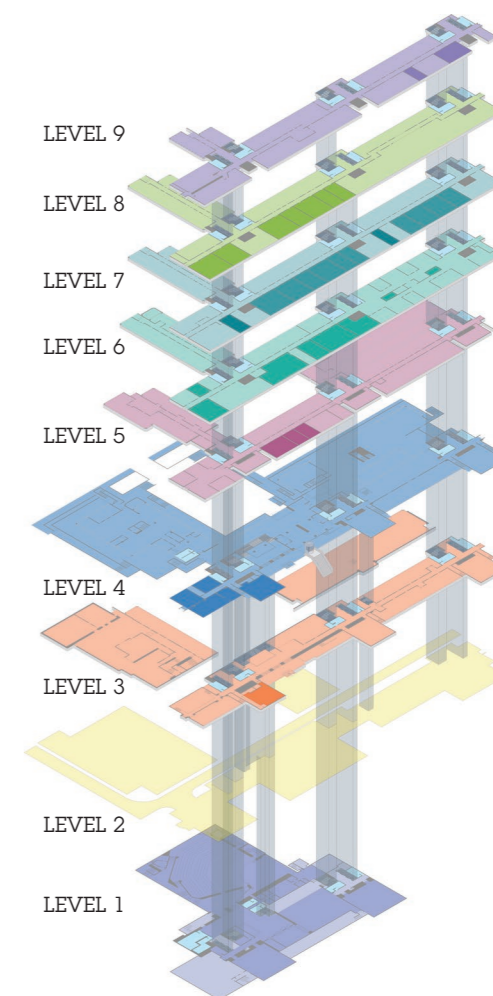

LEVEL 9

ROOM 944

ROOM 936

-  Male WC
-  Disabled facilities
-  Female WC
-  Lifts to all floors
-  Stairs to all floors

LEVEL 9

LEVEL 8

LEVEL 7

LEVEL 6

LEVEL 5

LEVEL 4

LEVEL 3

LEVEL 2

LEVEL 1